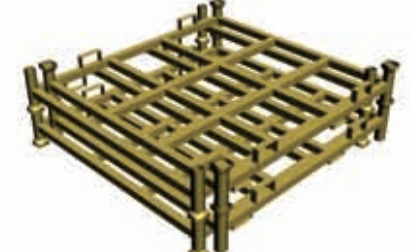

A Post Pallet with four removable Side Bars. Stacking up to 4 sets high. This versatile modular solution is used for not only tires, but also cartons, raw material, etc.

| Model | Dimensions | Loading capacity | Tire capacity | Max stacked | Weight | 40HQ Quantity |
|---------|------------------------------|------------------|---------------|----------------------|--------|---------------|
| L-SR-B | 60"×60"×60" 152×152×152cm | 1000kg | 32 | 5(Open) 20(Close) | 57.6kg | 203 sets |
| L-SR-BL | 60"×60"×60" 152×152×152cm | 1000kg | 32 | 5(Open) 20(Close) | 47.5kg | 204 sets |

Omni display

STORAGE · DISPLAY · HANDLING SOLUTIONS FOR TYRES & WHEELS

Stacking rack for passenger car and light truck tires

A Post Pallet with four removable Side Bars. Stacking up to 4 sets high. This versatile modular solution is used for not only tires, but also cartons, raw material, etc.