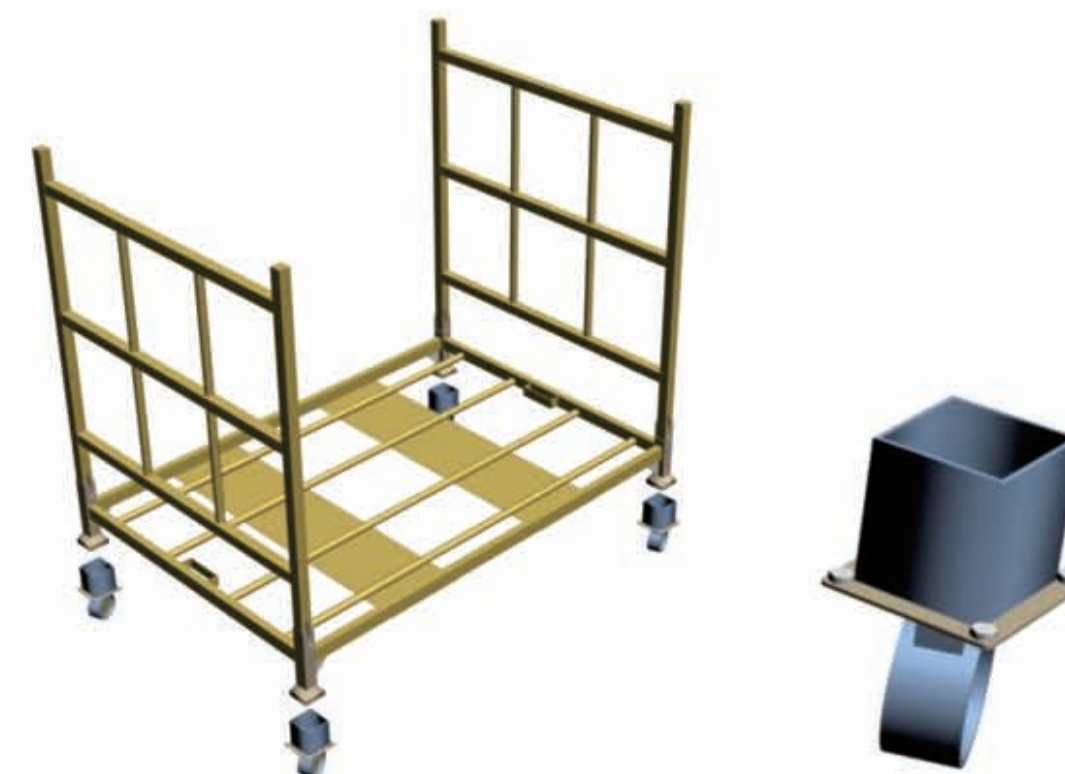

Mobile wheel

Foot Wheel for tire racks,
suitable for all our existing
racks.

Model	Dimensions	Loading capacity
P-001	5"×5"×5" 12×12×12cm	1000kg

Add: No.9 Yinbai Road, Hanjiang Industrial Park, Yangzhou, Jiangsu, China

Tel: +86(514)85881902 Fax: +86(514)85881906

www.omnidisplay.cn E-mail: sales@omnidisplay.cn