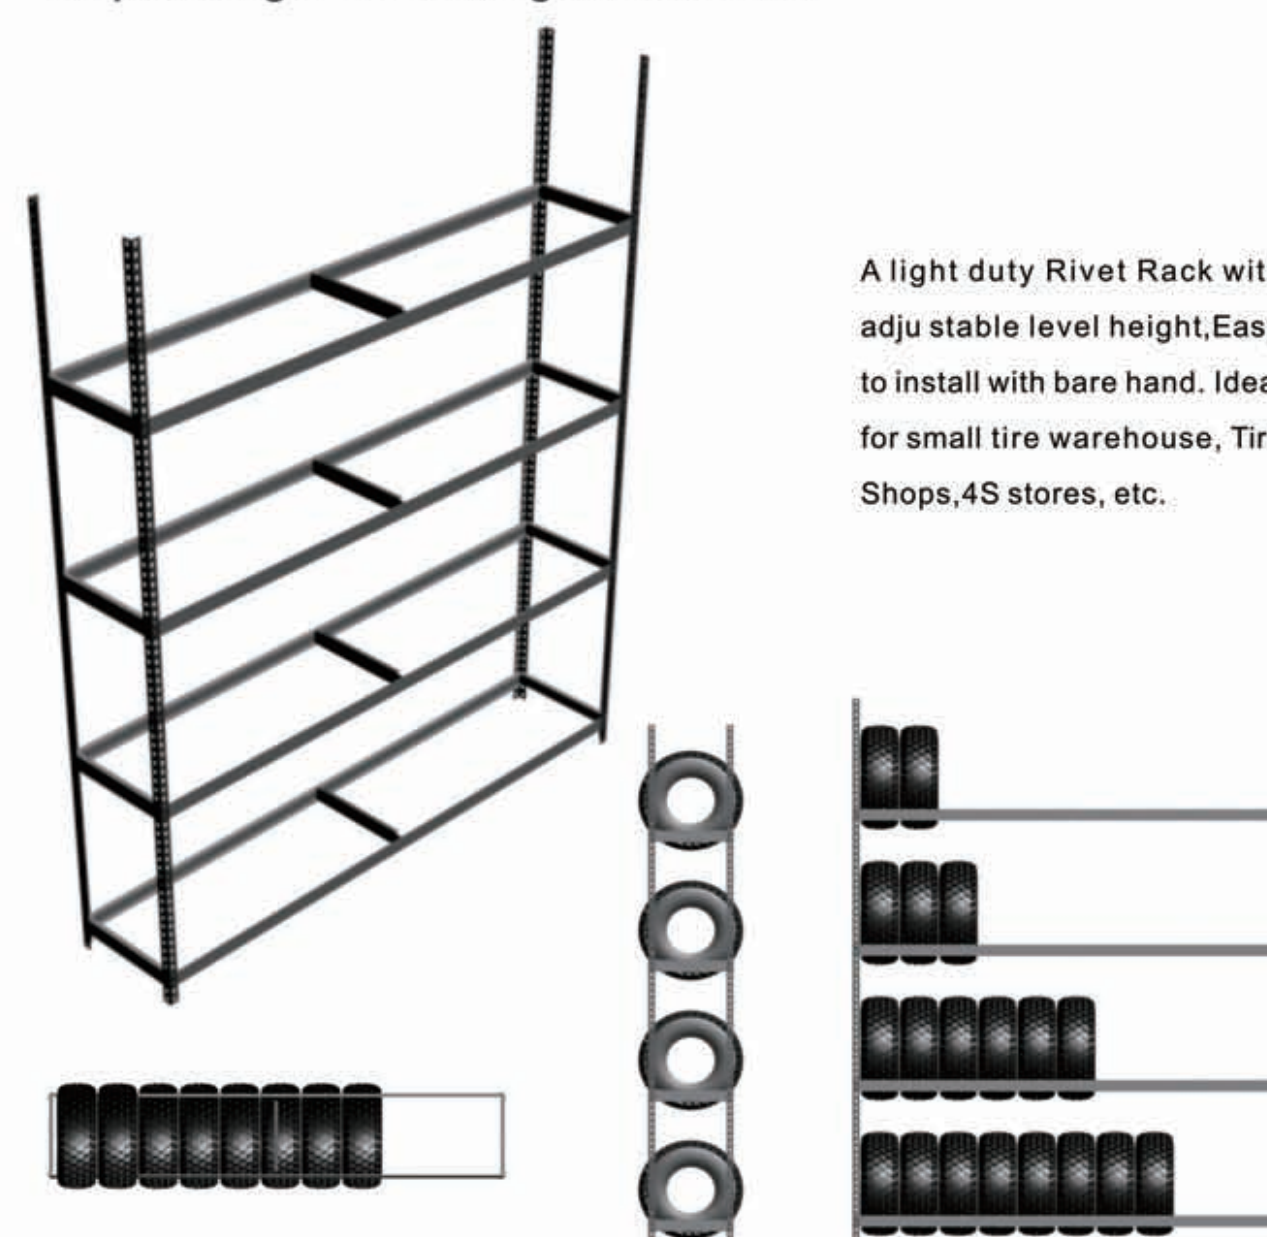

Omni display

STORAGE · DISPLAY · HANDLING SOLUTIONS FOR TYRES & WHEELS

3 layers rivet Shelving for passenger car and light truck tires

A light duty Rivet Rack with adjustable level height, Easy to install with bare hand. Ideal for small tire warehouse, Tire Shops, 4S stores, etc.

Omni display

STORAGE · DISPLAY · HANDLING SOLUTIONS FOR TYRES & WHEELS

4 layers rivet Shelving for passenger car and light truck tires

A light duty Rivet Rack with adjustable level height, Easy to install with bare hand. Ideal for small tire warehouse, Tire Shops, 4S stores, etc.