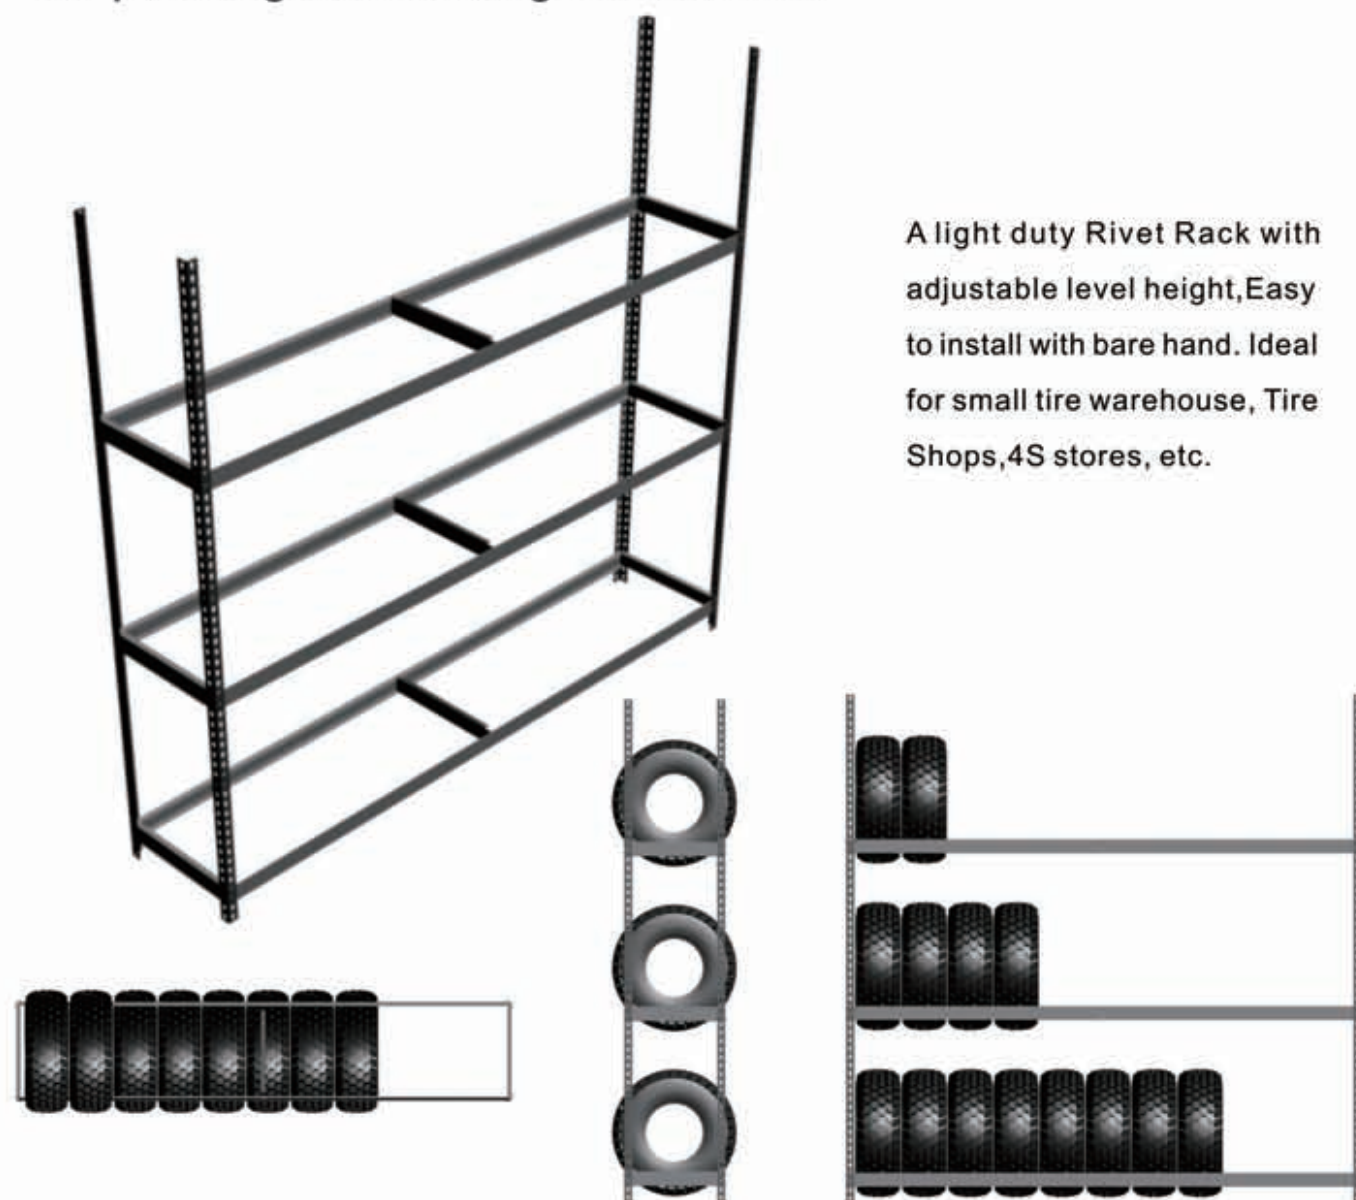

Omni display

STORAGE · DISPLAY · HANDLING SOLUTIONS FOR TYRES & WHEELS

3 layers rivet Shelving for passenger car and light truck tires

A light duty Rivet Rack with adjustable level height, Easy to install with bare hand. Ideal for small tire warehouse, Tire Shops, 4S stores, etc.

Omni display

STORAGE · DISPLAY · HANDLING SOLUTIONS FOR TYRES & WHEELS

4 layers rivet Shelving for passenger car and light truck tires

A light duty Rivet Rack with adjustable level height, Easy to install with bare hand. Ideal for small tire warehouse, Tire Shops, 4S stores, etc.

A light duty Rivet Rack with adjustable level height, Easy to install with bare hand. Ideal for small tire warehouse, Tire Shops, 4S stores, etc.

| Model | Dimensions | Loading capacity | Tire capacity | Weight | 20HQ Quantity |
|--------|------------------|------------------|---------------|--------|---------------|
| L-BR-5 | 92" x 16" x 144" | 150kg/layer | 45-55 | 57kg | 330 sets |

Wheel display rack

Four Level Wheel Display Rack, detachable to save space, easy to move and assemble. It'll dramatically increase exposure of your wheels

D-WR-01

D-WR-02

| Model | Plaz Size | Height | Wheel capacity | Gross Weight | Package | MOQ |
|---------|-----------|--------|----------------|--------------|-------------|----------|
| D-WR-01 | 36×164cm | 158cm | 3 | 8kg | 89×38×8.5cm | 100 sets |