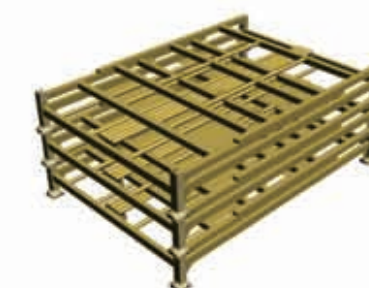

Omni display

STORAGE · DISPLAY · HANDLING SOLUTIONS FOR TYRES & WHEELS

4 layers rivet Shelving for passenger car and light truck tires

A light duty Rivet Rack with adjustable level height, Easy to install with bare hand. Ideal for small tire warehouse, Tire Shops, 4S stores, etc.

A light duty Rivet Rack with adjustable level height, Easy to install with bare hand. Ideal for small tire warehouse, Tire Shops, 4S stores, etc.

| Model | Dimensions | Loading capacity | Tire capacity | Weight | 20HQ Quantity |
|--------|------------------|------------------|---------------|--------|---------------|
| L-BR-5 | 92" x 16" x 144" | 150kg/layer | 45-55 | 57kg | 330 sets |

Omni display

STORAGE · DISPLAY · HANDLING SOLUTIONS FOR TYRES & WHEELS

Folding rack for passenger car and light truck tires

Two Level Collapsible Rack with four removable beams. Ideal for Passenger Car Tires or Light Truck Tires Storage.