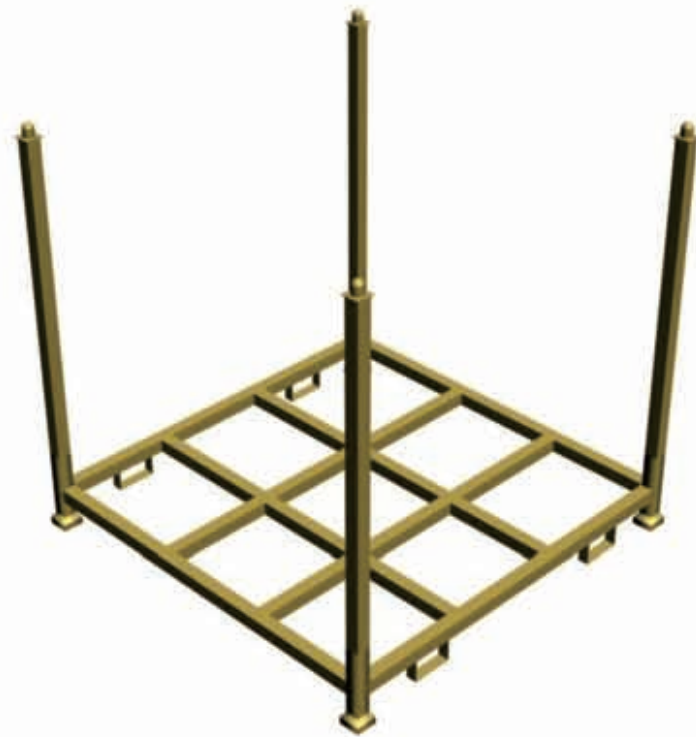

Omni display

STORAGE · DISPLAY · HANDLING SOLUTIONS FOR TYRES & WHEELS

3 layers rivet Shelving for passenger car and light truck tires

A light duty Rivet Rack with adjustable level height, Easy to install with bare hand. Ideal for small tire warehouse, Tire Shops, 4S stores, etc.

A light duty Rivet Rack with adjustable level height, Easy to install with bare hand. Ideal for small tire warehouse, Tire Shops, 4S stores, etc.

| Model | Dimensions | Loading capacity | Tire capacity | Weight | 20HQ Quantity |
|--------|------------------|------------------|---------------|--------|---------------|
| L-BR-5 | 92" x 16" x 144" | 150kg/layer | 45-55 | 57kg | 330 sets |

Omni display

STORAGE · DISPLAY · HANDLING SOLUTIONS FOR TYRES & WHEELS

Folding rack for passenger car and light truck tires

Two Level Collapsible Rack with four removable beams. Ideal for Passenger Car Tires or Light Truck Tires Storage.

A Post Pallet with four removable Side Bars. Stacking up to 4 sets high. This versatile modular solution is used for not only tires, but also cartons, raw material, etc.

| Model | Dimensions | Loading capacity | Tire capacity | Max stacked | Weight | 40HQ Quantity |
|---------|------------------------------|------------------|---------------|----------------------|--------|---------------|
| L-SR-B | 60"×60"×60" 152×152×152cm | 1000kg | 32 | 5(Open) 20(Close) | 57.6kg | 203 sets |
| L-SR-BL | 60"×60"×60" 152×152×152cm | 1000kg | 32 | 5(Open) 20(Close) | 47.5kg | 204 sets |