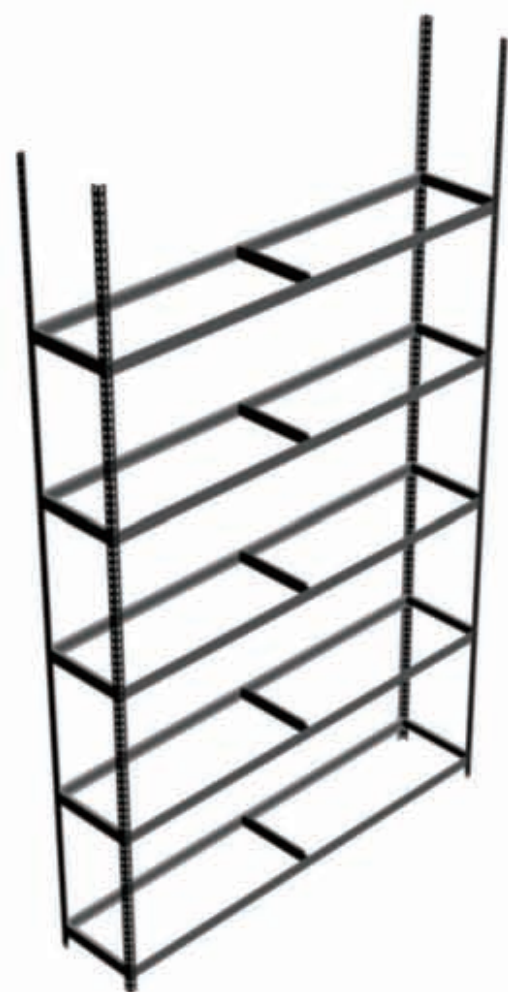

Omni display

STORAGE · DISPLAY · HANDLING SOLUTIONS FOR TYRES & WHEELS

3 layers rivet Shelving for passenger car and light truck tires

A light duty Rivet Rack with adjustable level height, Easy to install with bare hand. Ideal for small tire warehouse, Tire Shops, 4S stores, etc.

Omni display

STORAGE · DISPLAY · HANDLING SOLUTIONS FOR TYRES & WHEELS

4 layers rivet Shelving for passenger car and light truck tires

A light duty Rivet Rack with adjustable level height, Easy to install with bare hand. Ideal for small tire warehouse, Tire Shops, 4S stores, etc.

Tel: +86(514)85881902 Fax: +86(514)85881906

www.omnidisplay.cn E-mail: sales@omnidisplay.cn

Omni display

STORAGE · DISPLAY · HANDLING SOLUTIONS FOR TYRES & WHEELS

5 layers rivet Shelving for passenger car and light truck tires

A light duty Rivet Rack with adjustable level height, Easy to install with bare hand. Ideal for small tire warehouse, Tire Shops, 4S stores, etc.

| Model | Dimensions | Loading capacity | Tire capacity | Weight | 20HQ Quantity |
|--------|------------------|------------------|---------------|--------|---------------|
| L-BR-5 | 92" x 16" x 144" | 150kg/layer | 45-55 | 57kg | 330 sets |