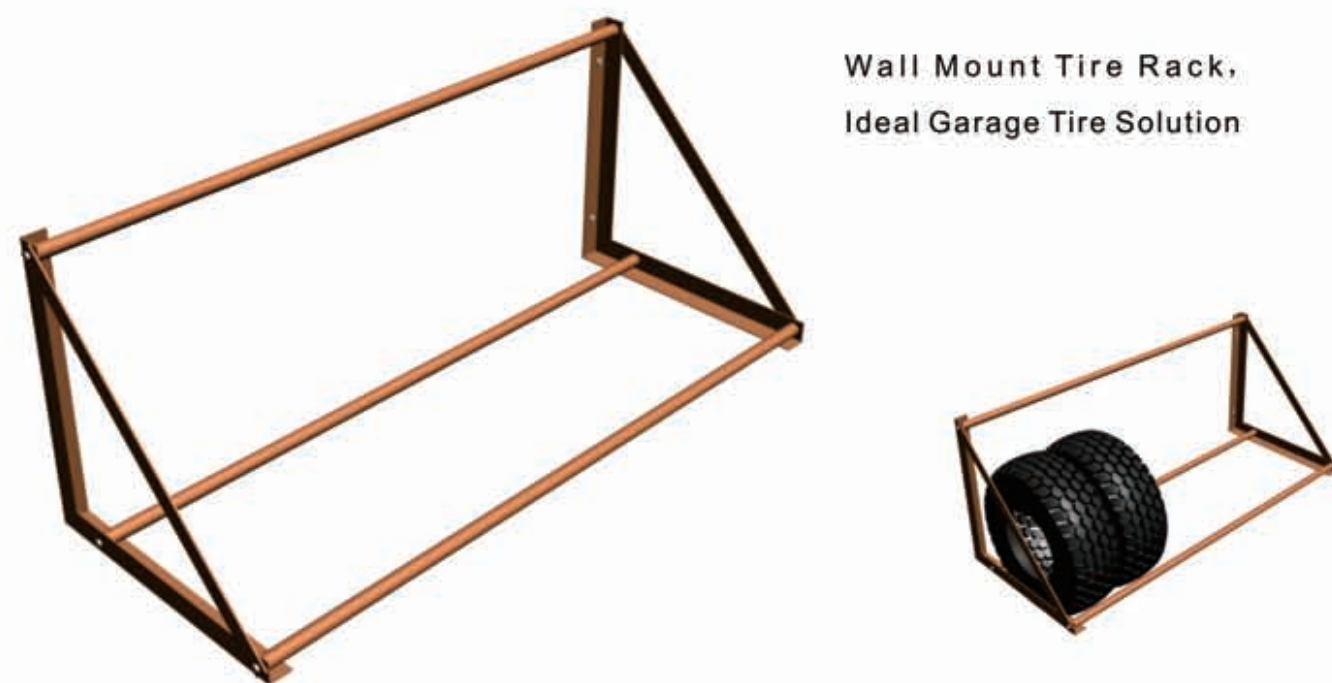

Omni display

STORAGE · DISPLAY · HANDLING SOLUTIONS FOR TYRES & WHEELS

Wall mount tire rack
for passenger car and light truck tires

Wall Mount Tire Rack,
Ideal Garage Tire Solution